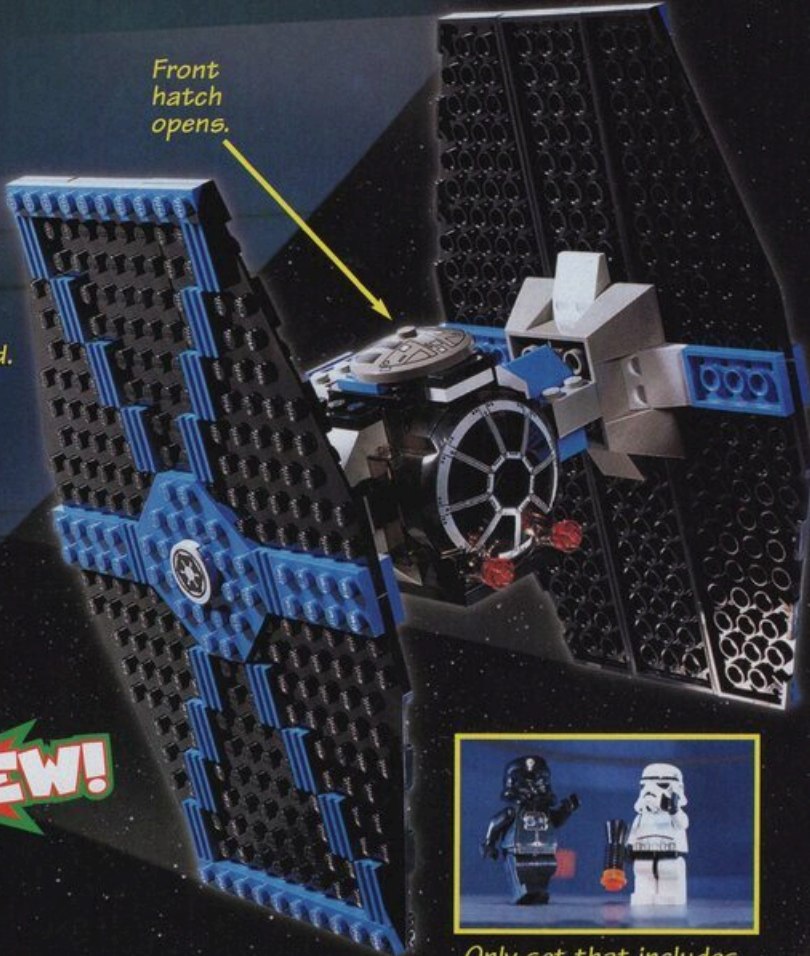

B. #7110 Landspeeder™ Ages 6+. 47 pieces. \$5.99

Altitude Control Thrusters

NEW!

C. Help R2-D2 escape the Imperial forces!

R2-D2 and C-3PO make a daring escape with the plans to the Death Star! They hide inside this specially equipped escape pod; when they land safely, the hatch opens for a quick getaway. Ages 6+. 44 pieces.

D. Scream through space in this TIE fighter.

One of the most feared sights in the Empire is a TIE fighter coming up behind you! Especially this one—with the first ever LEGO stormtrooper! Build and control your own TIE fighter, complete with a working hatch and solar wings. Comes with a pilot, a stormtrooper, and a display stand. Ages 7+. 169 pieces. #7146 TIE Fighter™ \$19.99